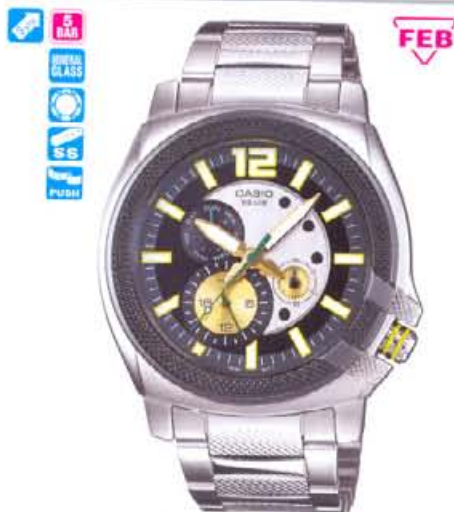

MTP-1316D-9AVDF 1343 ©
Stainless steel/Aluminum

± 20 sec ± 3 mm SR916SW

4 971850 935940